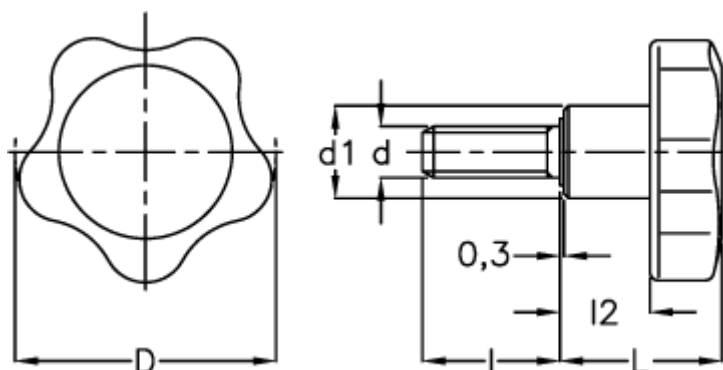

Data Sheet

Article number: 2302166576
Description: E+G Lobe knobs
VC.692/60 p-M12x60

Measures

D = 60
d1 = 21
d 6g = M12
l = 60
L = 36.5
l2 = 21